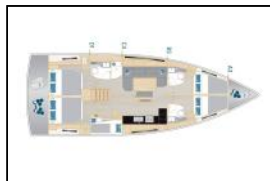

## Sailing yacht Hanse 460 Private Dancer

Yacht ID:	10784
Yacht type:	Sailing yacht
Yacht:	<a href="#">Hanse 460 Private Dancer</a>
Marina:	Croatia / Marina Mandalina, Sibenik
Production year:	2025
Cabins:	5
Deposit:	2.000,00 €