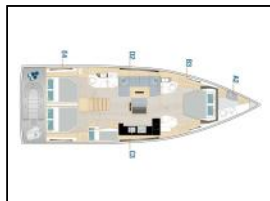

Sailing yacht Hanse 510 #063 - OW

Yacht ID:	10781
Yacht type:	Sailing yacht
Yacht:	Hanse 510 #063 - OW
Marina:	Croatia / Marina Kastela
Production year:	2025
Cabins:	4 + 1
Deposit:	2.500,00 €

Comfort: Bed linen, Cockpit cushions,
Deck: Bathing platform, Bimini top, Cockpit table, Cockpit/stern, outside shower, Dinghy, Sprayhood, Teak cockpit,
Entertainment: Outdoor speakers, Radio CD player,
Galley: Hot water, Kitchen utensils (Galley equipment, cutlery), Oven, Refrigerator, Stove,
Interior: Convertible table in salon, Electric toilet,
Navigation: Autopilot, Bow thruster, GPS chart plotter - cockpit, Nautical charts, Pilot book, Tridata,
Safety: VHF radio ,
Sails: Electric primary winch,
Yacht electrics: Air Conditioning, Battery charger , Generator, Heating, Inverter,