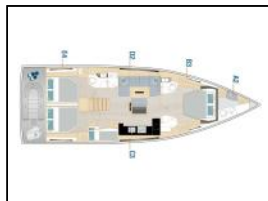

Sailing yacht Hanse 510 Amber

Yacht ID:	10781
Yacht type:	Sailing yacht
Yacht:	Hanse 510 Amber
Marina:	Croatia / Marina Kastela
Production year:	2025
Cabins:	4 + 1
Deposit:	2.500,00 €

Comfort: Bed linen, Cockpit cushions,
Deck: Bathing platform, Bimini top, Cockpit table, Cockpit/stern, outside shower, Dinghy, Sprayhood, Teak cockpit,
Entertainment: Outdoor speakers, Radio CD player,
Galley: Hot water, Kitchen utensils (Galley equipment, cutlery), Oven, Refrigerator, Stove,
Interior: Convertible table in salon, Electric toilet,
Navigation: Autopilot, Bow thruster, GPS chart plotter - cockpit, Nautical charts, Pilot book, Tridata,
Safety: VHF radio ,
Sails: Electric primary winch,
Yacht electrics: Air Conditioning, Battery charger , Generator, Heating, Inverter,