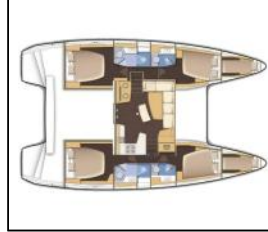

## Catamaran Lagoon 42 Lolina

Yacht ID:	10766
Yacht type:	Catamaran
Yacht:	<a href="#">Lagoon 42 Lolina</a>
Marina:	Croatia / ACI Marina Split
Production year:	2018
Cabins:	4 + 2
Deposit:	2.500,00 €

**Comfort:** Bed linen, Cockpit cushions, Sundeck cushions, Towels,  
**Deck:** Bimini top, Cockpit table, Cockpit/stern, outside shower, Dinghy, Dinghy (byboat) pump, Electric anchor windlass, Fenders, Hydraulic gangway, Mooring ropes , Outboard engine, Spare anchor (Reserve, Auxiliary anchor), Water hose, Winch handles,  
**Entertainment:** Indoor speakers, mp3 player, Outdoor speakers, USB, Wi-Fi Internet,  
**Galley:** Freezer, Gas bottles, Hot water, Kitchen utensils (Galley equipment, cutlery), Oven, Refrigerator,  
**Interior:** Electric toilet, Foldable table,  
**Navigation:** Autopilot, Binoculars, Divider, nautic chart, GPS chart plotter - cockpit, Hand bearing compass, Harbour guides, Nautical charts, Triangles, Wind/speed/depth instruments,  
**Safety:** Black Water Tank, Emergency tiller, First aid kit , Lifteraft , Oars (Paddles), Set of tools , Signal rockets and torches , VHF radio ,  
**Yacht electrics:** Air Conditioning, Generator, Shore power cable, Watermaker - desalinator,