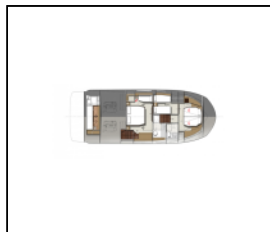

Motor yacht Prestige 520 Baby Indy

Deck: Anchor with chain, Anchor with rope , Cockpit table, Fenders, Fridge on flybridge, Grill/Barbecue/Plancha, Hydraulic gangway, Ice box in cockpit, Mooring ropes , Teak deck,