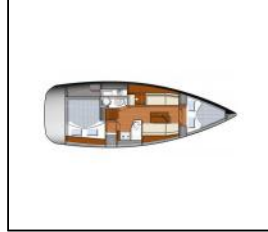

Sailing yacht Sun Odyssey 33i Cosma

| | |
|------------------|---------------------------------------|
| Yacht ID: | 10454 |
| Yacht type: | Sailing yacht |
| Yacht: | Sun Odyssey 33i Cosma |
| Marina: | Croatia / Marina Šangulin, Biograd |
| Production year: | 2015 |
| Cabins: | 2 |
| Deposit: | 1.500,00 € |

Comfort: Bed linen, Blankets, Pillows,
Deck: Bilge pump - Mechanic, Bimini top, Boat hook, Cockpit table, Cockpit/stern, outside shower, Dinghy, Electric anchor windlass, Fenders, Gangway, Main anchor, Round/globular fender, Spare anchor (Reserve, Auxiliary anchor), Sprayhood, Teak cockpit, Winch handles,
Entertainment: Outdoor speakers, Radio CD/mp3 player, USB, AUX input, W-LAN GRATIS,
Galley: Coffee machine, Electrical kettle, Gas bottles, Gas cookers, Hot water, Kitchen utensils (Galley equipment, cutlery), Oven, Refrigerator, Sink,
Interior: Duvet cover,
Navigation: Autopilot, Binoculars, Bow thruster, Compass, Cruising guides, GPS chart plotter - cockpit, Nautical charts, Tridata, Wind instrument/Anemometer,
Safety: Black Water Tank, Fire extinguisher, First aid kit, Fog horn, Horseshoe lifebuoy, Life belts (Safety harness), Life jackets, Liferaft, Repair kit, Torch, VHF radio,
Yacht electrics: 220V socket, Battery charger, Bilge pump - Electric, Heating, Inverter, Service batteries, Shore connection 220 V, Solar panels,