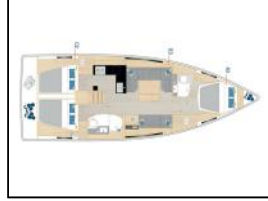

Sailing yacht Hanse 410 La Brisa

| | |
|------------------|------------------------------------|
| Yacht ID: | 10436 |
| Yacht type: | Sailing yacht |
| Yacht: | Hanse 410 La Brisa |
| Marina: | Croatia / Marina Kastela |
| Production year: | 2024 |
| Cabins: | 3 |
| Deposit: | 1.800,00 € |

Comfort: Bed linen, Cockpit cushions,
Deck: Bathing platform, Bimini top, Cockpit table, Cockpit/stern, outside shower, Dinghy, Sprayhood, Teak cockpit,
Entertainment: Outdoor speakers, Radio CD player,
Galley: Additional fridge, Freezer, Hot water, Kitchen utensils (Galley equipment, cutlery), Oven, Refrigerator, Stove,
Navigation: Autopilot, Bow thruster, GPS chart plotter - cockpit, Nautical charts, Pilot book, Tridata,
Safety: VHF radio,
Sails: Performance sails,
Yacht electrics: Battery charger, Inverter,