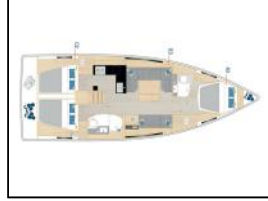

## Sailing yacht Hanse 410 Bela

Yacht ID:	10435
Yacht type:	Sailing yacht
Yacht:	<a href="#">Hanse 410 Bela</a>
Marina:	Croatia / Marina Kornati, Biograd
Production year:	2024
Cabins:	3
Deposit:	1.800,00 €