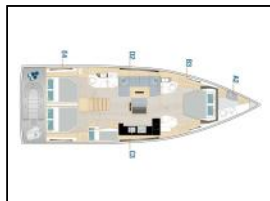

Sailing yacht Hanse 510 Tropea - OW

Yacht ID:	10431
Yacht type:	Sailing yacht
Yacht:	Hanse 510 Tropea - OW
Marina:	Croatia / Marina Kastela
Production year:	2024
Cabins:	4 + 1
Deposit:	2.500,00 €

Comfort: Bed linen, Cockpit cushions,
Deck: Bathing platform, Bimini top, Cockpit fridge, Cockpit table, Cockpit/stern, outside shower, Dinghy, Sprayhood, Teak cockpit,
Entertainment: Outdoor speakers, Radio CD player,
Galley: Dishwasher, Freezer, Hot water, Kitchen utensils (Galley equipment, cutlery), Oven, Refrigerator, Stove,
Interior: Electric toilet,
Navigation: Autopilot, Bow thruster, GPS chart plotter - cockpit, Nautical charts, Pilot book, Tridata,
Safety: VHF radio ,
Sails: Electric primary winch,
Yacht electrics: Air Conditioning, Battery charger , Generator, Heating, Inverter,