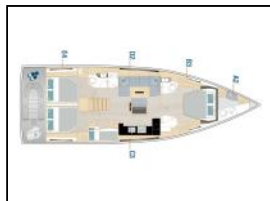

Sailing yacht Hanse 510 Tropea - OW

Yacht ID:	10431
Yacht type:	Sailing yacht
Yacht:	Hanse 510 Tropea - OW
Marina:	Croatia / Marina Kastela
Production year:	2024
Cabins:	4 + 1
Deposit:	2.500,00 €

Comfort: Bed linen, Cockpit cushions,
Deck: Bathing platform, Bimini top, Cockpit fridge, Cockpit table, Cockpit/stern, outside shower, Dinghy, Sprayhood, Teak cockpit,
Entertainment: Outdoor speakers, Radio CD player,
Galley: Dishwasher, Freezer, Hot water, Kitchen utensils (Galley equipment, cutlery), Oven, Refrigerator, Stove,
Interior: Electric toilet,
Navigation: Autopilot, Bow thruster, GPS chart plotter - cockpit, Nautical charts, Pilot book, Tridata,
Safety: VHF radio,
Sails: Electric primary winch,
Yacht electrics: Air Conditioning, Battery charger, Generator, Heating, Inverter,