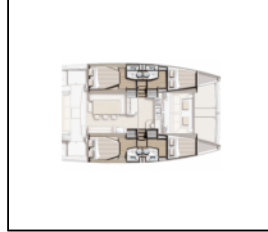

Catamaran Bali 4.1 Wendy

Yacht ID:	10399
Yacht type:	Catamaran
Yacht:	Bali 4.1 Wendy
Marina:	Croatia / Marina Kornati, Biograd
Production year:	2019
Cabins:	4 + 1
Deposit:	2.500,00 €

Comfort: Blankets, Pillows,
Deck: Anchor, Bimini top, Dinghy, Electric anchor windlass, Floating rope, Grill/Barbecue/Plancha, Main anchor,
Entertainment: Outdoor speakers, Radio CD player,
Galley: Gas cookers, Hot water, Sink,
Navigation: Autopilot, Echosounder/Depthsounder, GPS chart plotter, Navigation (Nautical) charts and nautical guide , Navigation set, Speedometer (Speed log),
Safety: Distress flare box, Fire extinguisher , First aid kit , Life belts (Safety harness), Life buoy + Flashing light, Life jackets, Liferaft , Sos Dan Buoy,
Sails: Code Zero, Electric halyard winch, Lazy bag, Lazy jacks,
Yacht electrics: Inverter, Service batteries, Shore power cable, Solar panels, Start battery,