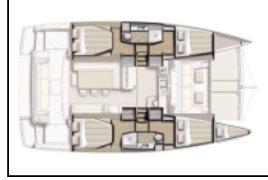

Catamaran Bali 4.2 Agma

Yacht ID:	10397
Yacht type:	Catamaran
Yacht:	Bali 4.2 Agma
Marina:	Croatia / Marina Mandalina, Sibenik
Production year:	2024
Cabins:	4 + 1
Deposit:	2.500,00 €

Comfort: Sun mattresses,
Deck: Anchor with chain, Bimini top, Cockpit table, Cockpit/stern, outside shower, Electric anchor windlass, Grill/Barbecue/Plancha, Main Deck Compass, Spare anchor (Reserve, Auxiliary anchor), Swimming ladder,
Entertainment: Fusion radio, Outdoor speakers,
Galley: Freezer, Hot water, Refrigerator,
Interior: Electric fans in cabins,
Navigation: Autopilot, GPS chart plotter - cockpit, Hand bearing compass, Log/speed instrument, Navigation (Nautical) charts and nautical guide, Navigation set, Pilot book, Wind instrument/Anemometer, Windex,
Safety: Fire extinguisher, First aid kit, Liferaft,
Sails: Electric winch, Lazy bag, Lazy jacks,
Yacht electrics: Battery charger, Inverter, Service batteries, Shore connection 220 V, Solar panels,