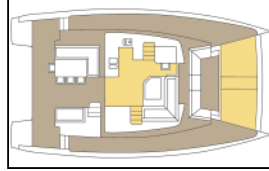

## Catamaran Bali 4.5 Sylvester

Yacht ID:	10396
Yacht type:	Catamaran
Yacht:	<a href="#">Bali 4.5 Sylvester</a>
Marina:	Croatia / Marina Mandalina, Sibenik
Production year:	2019
Cabins:	4 + 2
Deposit:	3.000,00 €

**Deck:** Anchor, Anchor with chain, Bimini top, Cockpit full tent, Cockpit/stern, outside shower, Dinghy, Electric anchor windlass, Floating rope, Grill/Barbecue/Plancha, Main anchor, Spare anchor (Reserve, Auxiliary anchor),  
**Entertainment:** Radio CD player, TV,  
**Galley:** Hot water, Sink,  
**Navigation:** Autopilot, Depthsounder, GPS chart plotter, Log/speed instrument, Wind instrument/Anemometer,  
**Safety:** Distress flare box, Fire extinguisher, First aid kit, Life belts (Safety harness), Life buoy + Flashing light, Liferaft, Sos Dan Buoy,  
**Sails:** Electric halyard winch, Lazy bag, Lazy jacks,  
**Yacht electrics:** Air Conditioning, Generator, Heating, Inverter, Service batteries, Shore connection 220 V, Shore power cable, Solar panels, Start battery,