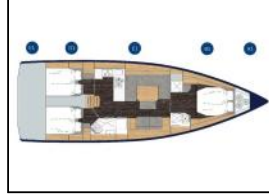

Sailing yacht Bavaria C45 Efix

Yacht ID:	10380
Yacht type:	Sailing yacht
Yacht:	Bavaria C45 Efix
Marina:	Croatia / Marina Zadar (ex. Tankerkomerc)
Production year:	2024
Cabins:	3
Deposit:	3.000,00 €

Comfort: Cockpit cushions,

Deck: Bathing platform, Bimini top, Boat hook, Bosun's chair (Safe seat) (boatswain's chair), Cockpit table, Cockpit/stern, outside shower, Dinghy, Electric anchor windlass, Fenders, Main Deck Compass, Mooring ropes, Sprayhood, Teak cockpit,