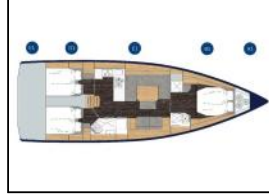

Sailing yacht Bavaria C45 Efix

| | |
|------------------|---|
| Yacht ID: | 10380 |
| Yacht type: | Sailing yacht |
| Yacht: | Bavaria C45 Efix |
| Marina: | Croatia / Marina Zadar (ex. Tankerkomerc) |
| Production year: | 2024 |
| Cabins: | 3 |
| Deposit: | 3.000,00 € |

Comfort: Cockpit cushions,

Deck: Bathing platform, Bimini top, Boat hook, Bosun's chair (Safe seat) (boatswain's chair), Cockpit table, Cockpit/stern, outside shower, Dinghy, Electric anchor windlass, Fenders, Main Deck Compass, Mooring ropes , Sprayhood, Teak cockpit,