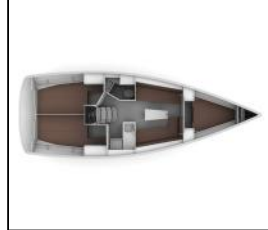

Sailing yacht Bavaria Cruiser 34 Lilith

Yacht ID:	10286
Yacht type:	Sailing yacht
Yacht:	Bavaria Cruiser 34 Lilith
Marina:	Croatia / ACI Marina Split
Production year:	2023
Cabins:	3
Deposit:	1.000,00 €

Comfort: Bed linen, Blankets, Pillows, Towels,
Deck: Anchor with chain, Anchor with rope , Bathing platform, Bilge pump - Mechanic, Bimini top, Black ball, Boat hook, Bosun's chair (Safe seat) (boatswain's chair), Cockpit/stern, outside shower, Deck brush, Dinghy, Dinghy (byboat) pump, Electric anchor windlass, Fenders, Fuel funnel, Gangway, Jerry cans for diesel, Main anchor, Main Deck Compass, Mooring ropes , Plastic bucket, Sprayhood, Swimming ladder, Teak cockpit, Water hose, Winch handles,
Entertainment: CD player, Mask, Outdoor speakers, Radio CD mp3 player, Wi-Fi Internet,
Galley: Gas bottles, Hot water, Kitchen utensils (Galley equipment, cutlery), Oven, Refrigerator, Stove,
Interior: Barometer, Clock, Clothes hangers, Electric toilet, Inside shower, Yacht documents,
Navigation: Autopilot, Binoculars, Echosounder/Depthsounder, GPS chart plotter - cockpit, Hand bearing compass, Navigation (Nautical) charts and nautical guide , Navigation set, Navigation/position Lights, Pilot book, Radar reflector, Speedometer (Speed log),
Safety: Distress flare box, Emergency tiller, Fire axe, Fire extinguisher , First aid kit , Fog horn, Life belts (Safety harness), Life buoy + Flashing light, Life jacket (children), Life jackets, Oars (Paddles), Repair kit, Search light, Set of tools , VHF radio ,
Yacht electrics: Bilge pump - Electric, Shore power cable,