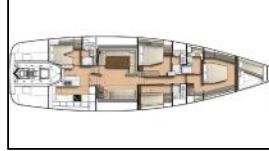

Sailing yacht CNB 76 Aenea

Yacht ID:	10220
Yacht type:	Sailing yacht
Yacht:	CNB 76 Aenea
Marina:	Croatia / Marina Kastela
Production year:	2017
Cabins:	4 + 1
Deposit:	0,00 €

Additional: Grey Water Tank,
Comfort: Cockpit cushions, Printer, Salon cushions,
Deck: Bathing platform, Bimini top, Cockpit/stern, outside shower, Dinghy, Electric anchor windlass, Hydraulic gangway, Main anchor, Sprayhood, Swimming ladder, Teak cockpit, Teak table,
Entertainment: Bose Sound System, Indoor speakers, Outdoor speakers, Snorkeling equipment, Stand up paddle (SUP), TV, Wakeboard,
Galley: Dishwasher, Freezer, Fresh juice maker, Ice maker, Kitchen utensils (Galley equipment, cutlery), Microwave, NESPRESSO coffee machine, Refrigerator, Sink, Stove, Toaster, Wine cellar,
Interior: Coolbox , Iron, Ironing Board , Lowerable salon table, Vacuum cleaner, Washing machine ,
Navigation: 4 blade folding propeller, AIS, Autopilot, Bow thruster, Compass, Depthsounder, GPS chart plotter, Nautical charts, Radar, Speedometer (Speed log), Stern thruster, Wind instrument/Anemometer, Windex,
Safety: Black Water Tank,
Sails: Electric winch,
Yacht electrics: 12V Socket, 230 volt socket, Air Conditioning, Battery charger , Generator, Inverter, Service batteries, Start battery, Watermaker - desalinator,