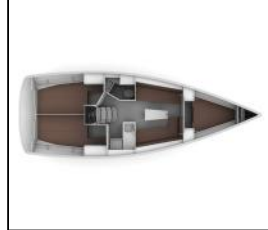

Sailing yacht Bavaria Cruiser 34 Mrduja

Yacht ID:	10199
Yacht type:	Sailing yacht
Yacht:	Bavaria Cruiser 34 Mrduja
Marina:	Croatia / ACI Marina Split
Production year:	2023
Cabins:	3
Deposit:	1.000,00 €

Comfort: Bed linen, Blankets, Pillows, Towels,
Deck: Anchor with chain, Anchor with rope , Bathing platform, Bilge pump - Mechanic, Bimini top, Black ball, Boat hook, Bosun's chair (Safe seat) (boatswain's chair), Cockpit/stern, outside shower, Deck brush, Dinghy, Dinghy (byboat) pump, Electric anchor windlass, Fenders, Fuel funnel, Gangway, Jerry cans for diesel, Main anchor, Main Deck Compass, Mooring ropes , Plastic bucket, Sprayhood, Swimming ladder, Teak cockpit, Water hose, Winch handles,
Entertainment: CD player, Mask, Outdoor speakers, Radio CD mp3 player, Wi-Fi Internet,
Galley: Gas bottles, Hot water, Kitchen utensils (Galley equipment, cutlery), Oven, Refrigerator, Stove,
Interior: Barometer, Clock, Clothes hangers, Electric toilet, Inside shower, Yacht documents,
Navigation: Autopilot, Binoculars, Echosounder/Depthsounder, GPS chart plotter - cockpit, Hand bearing compass, Navigation (Nautical) charts and nautical guide , Navigation set, Navigation/position Lights, Pilot book, Radar reflector, Speedometer (Speed log),
Safety: Distress flare box, Emergency tiller, Fire axe, Fire extinguisher , First aid kit , Fog horn, Inflatable life raft, Life belts (Safety harness), Life buoy + Flashing light, Life jacket (children), Life jackets, Oars (Paddles), Repair kit, Search light, Set of tools , VHF radio ,
Yacht electrics: Bilge pump - Electric, Service batteries, Shore power cable, Solar panels,