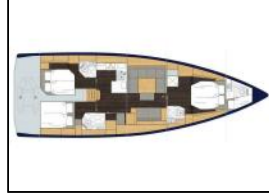

Sailing yacht Bavaria C50 Style Shala

| | |
|------------------|---|
| Yacht ID: | 10193 |
| Yacht type: | Sailing yacht |
| Yacht: | Bavaria C50 Style Shala |
| Marina: | Croatia / ACI Marina Split |
| Production year: | 2023 |
| Cabins: | 3 + 1 |
| Deposit: | 2.500,00 € |

Comfort: Bed linen, Blankets, Cockpit cushions, Pillows,
Deck: Bathing platform, Bilge pump - Mechanic, Bimini top, Black ball, Boat hook, Bosun's chair (Safe seat) (boatswain's chair), Cockpit table, Cockpit/stern, outside shower, Deck brush, Dinghy, Dinghy (byboat) pump, Electric anchor windlass, Fenders, Fuel funnel, Gangway, Jerry cans for diesel, Main anchor, Main Deck Compass, Mooring ropes, Outboard engine, Plastic bucket, Spare anchor (Reserve, Auxiliary anchor), Sprayhood, Swimming ladder, Teak cockpit, Water hose, Winch handles,
Entertainment: Diving mask, Indoor speakers, Outdoor speakers, Radio, USB, Bluetooth, TV, Wi-Fi Internet,
Galley: Gas bottles, Hot water, Kitchen utensils (Galley equipment, cutlery), Oven, Refrigerator, Stove,
Interior: Barometer, Clock, Clothes hangers, Electric toilet, Inside shower, Yacht documents,
Navigation: Autopilot, Binoculars, Bow thruster, GPS chart plotter - cockpit, Hand bearing compass, LED Navigation lights, Navigation (Nautical) charts and nautical guide, Navigation set, Pilot book, Radar reflector, Wind/speed/depth instruments, Windex,
Safety: Black Water Tank, Distress flare box, Emergency tiller, Fire axe, Fire extinguisher, First aid kit, Fog horn, Life belts (Safety harness), Life buoy + Flashing light, Life jacket (children), Life jackets, Lifteraft, Oars (Paddles), Repair kit, Search light, Set of tools, VHF radio,
Sails: Electric winch,
Yacht electrics: 12V Socket, 220V socket, Air Conditioning, Battery charger, Bilge pump - Electric, Generator, Heating, Inverter, Service batteries, Shore power cable, Solar panels, Water heater,