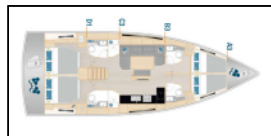

## Sailing yacht Hanse 460 Nami

Yacht ID:	10147
Yacht type:	Sailing yacht
Yacht:	<a href="#">Hanse 460 Nami</a>
Marina:	Croatia / Marina Kastela
Production year:	2023
Cabins:	4
Deposit:	2.000,00 €

**Comfort:** Bed linen, Cockpit cushions,

**Deck:** Bathing platform, Bimini top, Cockpit table, Cockpit/stern, outside shower, Dinghy, Sprayhood, Teak cockpit,

**Entertainment:** Outdoor speakers, Radio CD player,

**Galley:** Hot water, Kitchen utensils (Galley equipment, cutlery), Oven, Refrigerator, Stove,