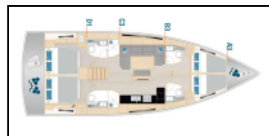

Sailing yacht Hanse 460 Nami

Yacht ID:	10147
Yacht type:	Sailing yacht
Yacht:	Hanse 460 Nami
Marina:	Croatia / Marina Kastela
Production year:	2023
Cabins:	4
Deposit:	2.000,00 €

Comfort: Bed linen, Cockpit cushions,

Deck: Bathing platform, Bimini top, Cockpit table, Cockpit/stern, outside shower, Dinghy, Sprayhood, Teak cockpit,

Entertainment: Outdoor speakers, Radio CD player,

Galley: Hot water, Kitchen utensils (Galley equipment, cutlery), Oven, Refrigerator, Stove,