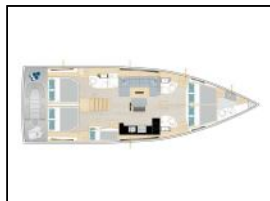

Sailing yacht Hanse 510 Hype

Yacht ID:	10144
Yacht type:	Sailing yacht
Yacht:	Hanse 510 Hype
Marina:	Croatia / Marina Kornati, Biograd
Production year:	2023
Cabins:	5 + 1
Deposit:	2.500,00 €

Comfort: Bed linen, Cockpit cushions,

Deck: Bathing platform, Bimini top, Cockpit table, Cockpit/stern, outside shower, Dinghy, Sprayhood, Teak cockpit,

Entertainment: Indoor speakers, Outdoor speakers, Radio CD player,

Galley: Hot water, Kitchen utensils (Galley equipment, cutlery), Oven, Refrigerator, Stove,