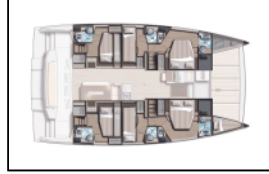

Catamaran Bali 4.8 Aldebaran

Yacht ID:	10127
Yacht type:	Catamaran
Yacht:	Bali 4.8 Aldebaran
Marina:	Croatia / Marina Kornati, Biograd
Production year:	2021
Cabins:	6 + 1
Deposit:	3.500,00 €

Comfort: Bed linen, Cockpit cushions, Sun mattresses,
Deck: Bathing platform, Bimini top, Cockpit table, Cockpit/stern, outside shower, Dinghy, Flybridge, Forward cockpit,
Entertainment: Outdoor speakers, Radio CD player, Wi-Fi Internet,
Galley: Freezer, Hot water, Ice maker, Kitchen utensils (Galley equipment, cutlery), Oven, Refrigerator, Stove,
Interior: Electric toilet,
Navigation: Autopilot, GPS chart plotter, Navigation (Nautical) charts and nautical guide, Pilot book, Tridata,
Safety: VHF radio,
Sails: Electric halyard winch,
Yacht electrics: Air Conditioning, Battery charger, Generator, Heating, Inverter, Solar panels, Watermaker - desalinator,