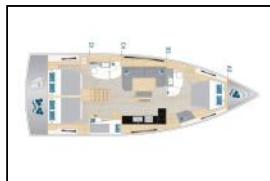

Sailing yacht Hanse 460 Dioscuri - OW

Yacht ID:	10114
Yacht type:	Sailing yacht
Yacht:	Hanse 460 Dioscuri - OW
Marina:	Croatia / Marina Kastela
Production year:	2022
Cabins:	4
Deposit:	2.000,00 €

Comfort: Bed linen, Cockpit cushions,
Deck: Bathing platform, Bimini top, Cockpit fridge, Cockpit table, Cockpit/stern, outside shower, Davit, Dinghy, Electric anchor windlass, Sprayhood, Teak cockpit,
Entertainment: Outdoor speakers, Radio CD player,
Galley: Gas cookers, Hot water, Kitchen utensils (Galley equipment, cutlery), Oven, Refrigerator,
Navigation: Autopilot, Bow thruster, GPS chart plotter - cockpit, Navigation (Nautical) charts and nautical guide , Pilot book, Tridata,
Safety: Set of tools , VHF radio ,
Yacht electrics: Air Conditioning, Battery charger , Generator, Heating, Inverter,