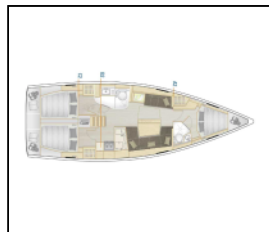

Sailing yacht Hanse 418 Faro

Yacht ID:	10095
Yacht type:	Sailing yacht
Yacht:	Hanse 418 Faro
Marina:	Croatia / Marina Kastela
Production year:	2021
Cabins:	3
Deposit:	1.800,00 €

Comfort: Bed linen,
Deck: Bathing platform, Bimini top, Cockpit table, Cockpit/stern, outside shower, Dinghy, Electric anchor windlass, Sprayhood, Teak cockpit,
Entertainment: Outdoor speakers, Radio CD player,
Galley: Gas cookers, Hot water, Kitchen utensils (Galley equipment, cutlery), Oven, Refrigerator,
Interior: Electric toilet,
Navigation: Autopilot, Bow thruster, GPS chart plotter - cockpit, Navigation (Nautical) charts and nautical guide , Pilot book, Tridata,
Safety: Set of tools , VHF radio ,
Yacht electrics: Battery charger , Battery Litium System, 230 V, Heating, Inverter,