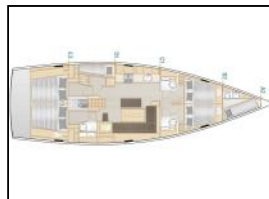

Sailing yacht Hanse 508 Khaleesi

Yacht ID:	10085
Yacht type:	Sailing yacht
Yacht:	Hanse 508 Khaleesi
Marina:	Croatia / Marina Kastela
Production year:	2020
Cabins:	5 + 1
Deposit:	2.500,00 €

Comfort: Bed linen, Cockpit cushions,

Deck: Bathing platform, Bimini top, Cockpit table, Cockpit/stern, outside shower, Dinghy, Electric anchor windlass, Sprayhood, Teak cockpit,

Entertainment: Outdoor speakers, Radio CD player, TV,

Galley: Freezer, Hot water, Kitchen utensils (Galley equipment, cutlery), Oven, Refrigerator, Stove,