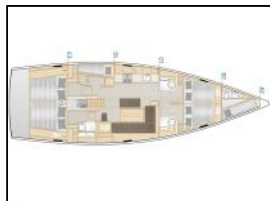

Sailing yacht Hanse 508 Khaleesi

Yacht ID:	10085
Yacht type:	Sailing yacht
Yacht:	Hanse 508 Khaleesi
Marina:	Croatia / Marina Kastela
Production year:	2020
Cabins:	5 + 1
Deposit:	2.500,00 €

Comfort: Bed linen, Cockpit cushions,

Deck: Bathing platform, Bimini top, Cockpit table, Cockpit/stern, outside shower, Dinghy, Electric anchor windlass, Sprayhood, Teak cockpit,

Entertainment: Outdoor speakers, Radio CD player, TV,

Galley: Freezer, Hot water, Kitchen utensils (Galley equipment, cutlery), Oven, Refrigerator, Stove,