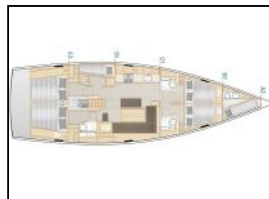

## Sailing yacht Hanse 508 Khaleesi

Yacht ID:	10085
Yacht type:	Sailing yacht
Yacht:	<a href="#">Hanse 508 Khaleesi</a>
Marina:	Croatia / Marina Kastela
Production year:	2020
Cabins:	5 + 1
Deposit:	2.500,00 €

**Comfort:** Bed linen, Cockpit cushions,

**Deck:** Bathing platform, Bimini top, Cockpit table, Cockpit/stern, outside shower, Dinghy, Electric anchor windlass, Sprayhood, Teak cockpit,

**Entertainment:** Outdoor speakers, Radio CD player, TV,