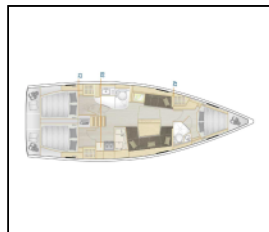

Sailing yacht Hanse 418 Pollux

Yacht ID:	10084
Yacht type:	Sailing yacht
Yacht:	Hanse 418 Pollux
Marina:	Croatia / Marina Kastela
Production year:	2020
Cabins:	3
Deposit:	1.800,00 €

Comfort: Bed linen,
Deck: Bathing platform, Bimini top, Cockpit table, Cockpit/stern, outside shower, Dinghy, Sprayhood, Teak cockpit, Teak deck,
Entertainment: Fusion radio, Outdoor speakers, Radio CD player,
Galley: Hot water, Kitchen utensils (Galley equipment, cutlery), Oven, Refrigerator, Stove,
Navigation: Autopilot, Bow thruster, Composite steering wheels, GPS chart plotter - cockpit, Nautical charts, Pilot book, Tridata,
Safety: VHF radio,
Sails: Performance sails,
Yacht electrics: Battery charger, Heating, Inverter,