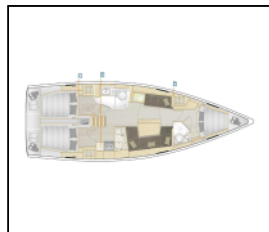

## Sailing yacht Hanse 418 Pollux

Yacht ID:	10084
Yacht type:	Sailing yacht
Yacht:	<a href="#">Hanse 418 Pollux</a>
Marina:	Croatia / Marina Kastela
Production year:	2020
Cabins:	3
Deposit:	1.800,00 €

**Comfort:** Bed linen,  
**Deck:** Bathing platform, Bimini top, Cockpit table, Cockpit/stern, outside shower, Dinghy, Sprayhood, Teak cockpit, Teak deck,  
**Entertainment:** Fusion radio, Outdoor speakers, Radio CD player,  
**Galley:** Hot water, Kitchen utensils (Galley equipment, cutlery), Oven, Refrigerator, Stove,  
**Navigation:** Autopilot, Bow thruster, Composite steering wheels, GPS chart plotter - cockpit, Nautical charts, Pilot book, Tridata,  
**Safety:** VHF radio ,  
**Sails:** Performance sails,  
**Yacht electrics:** Battery charger , Heating, Inverter,