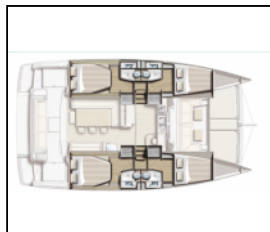

Catamaran Bali 4.1 Avaler

Yacht ID:	10077
Yacht type:	Catamaran
Yacht:	Bali 4.1 Avaler
Marina:	Croatia / Dubrovnik, Komolac, ACI Marina Dubrovnik
Production year:	2020
Cabins:	4
Deposit:	2.500,00 €

Comfort: Bed linen, Cockpit cushions, Sun mattresses,
Deck: Bathing platform, Bimini top, Cockpit table,
Cockpit/stern, outside shower, Dinghy, Flybridge, Forward
cockpit,
Entertainment: Outdoor speakers, Radio CD player,
Galley: Freezer, Hot water, Kitchen utensils (Galley
equipment, cutlery), Oven, Refrigerator, Stove,
Navigation: Autopilot, GPS chart plotter, Navigation
(Nautical) charts and nautical guide , Pilot book, Tridata,
Safety: VHF radio ,
Sails: Electric primary winch,
Yacht electrics: Battery charger , Inverter,