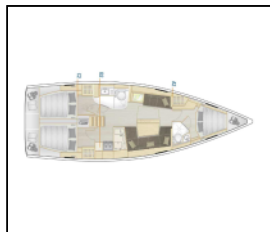

Sailing yacht Hanse 418 Blue Eagle

Yacht ID:	10071
Yacht type:	Sailing yacht
Yacht:	Hanse 418 Blue Eagle
Marina:	Croatia / Marina Kastela
Production year:	2019
Cabins:	3
Deposit:	1.800,00 €

Comfort: Bed linen,

Deck: Bathing platform, Bimini top, Cockpit table, Cockpit/stern, outside shower, Dinghy, Electric anchor windlass, Sprayhood, Teak cockpit,

Entertainment: Outdoor speakers, Radio CD player,

Galley: Gas cookers, Hot water, Kitchen utensils (Galley equipment, cutlery), Oven, Refrigerator,