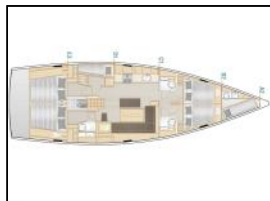

## Sailing yacht Hanse 508 Golden Box

Yacht ID:	10068
Yacht type:	Sailing yacht
Yacht:	<a href="#">Hanse 508 Golden Box</a>
Marina:	Croatia / Marina Kastela
Production year:	2019
Cabins:	5 + 1
Deposit:	2.500,00 €