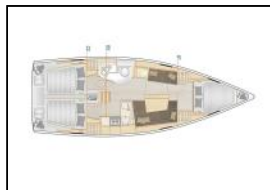

## Sailing yacht Hanse 388 Whisper

Yacht ID:	10065
Yacht type:	Sailing yacht
Yacht:	<a href="#">Hanse 388 Whisper</a>
Marina:	Croatia / Marina Kornati, Biograd
Production year:	2019
Cabins:	3
Deposit:	1.500,00 €