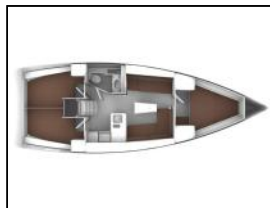

## Segelyacht Bavaria Cruiser 37 Smiley

Yacht ID:	9914
Yacht type:	Segelyacht
Yacht:	<a href="#">Bavaria Cruiser 37 Smiley</a>
Marina:	Kroatien / ACI Marina Split
Production year:	2017
Cabins:	3
Deposit:	1.500,00 €