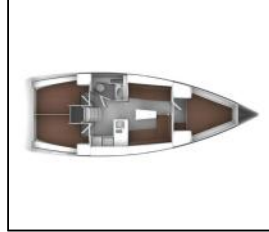

Segelyacht Bavaria Cruiser 37 Lupe

Yacht ID:	9780
Yacht type:	Segelyacht
Yacht:	Bavaria Cruiser 37 Lupe
Marina:	Kroatien / Marina Zadar (ex. Tankercomerc)
Production year:	2018
Cabins:	3
Deposit:	2.000,00 €