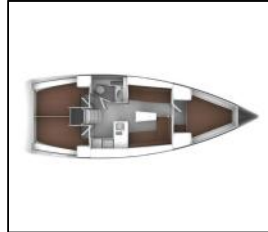

## Segelyacht Bavaria Cruiser 37 Matija

Yacht ID:	9610
Yacht type:	Segelyacht
Yacht:	<a href="#">Bavaria Cruiser 37 Matija</a>
Marina:	Kroatien / Marina Zadar (ex. Tankercomerc)
Production year:	2019
Cabins:	3
Deposit:	2.000,00 €