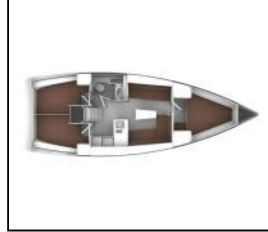

## Segelyacht Bavaria Cruiser 37 Angelic

Yacht ID:	9494
Yacht type:	Segelyacht
Yacht:	<a href="#">Bavaria Cruiser 37 Angelic</a>
Marina:	Kroatien / Marina Mandalina, Sibenik
Production year:	2015
Cabins:	3
Deposit:	1.500,00 €