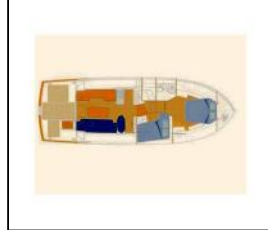

Motoryacht Swift Trawler 42 Skitnica

Yacht ID:	9442
Yacht type:	Motoryacht
Yacht:	Swift Trawler 42 Skitnica
Marina:	Kroatien / Marina Zadar (ex. Tankerkomerc)
Production year:	2005
Cabins:	2
Deposit:	2.000,00 €