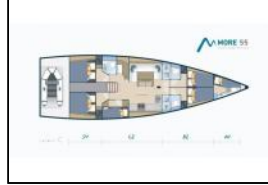

## Segelyacht More 55 More Relax

Yacht ID:	9046
Yacht type:	Segelyacht
Yacht:	<a href="#">More 55 More Relax</a>
Marina:	Kroatien / Marina Kastela
Production year:	2017
Cabins:	5 + 1
Deposit:	2.500,00 €