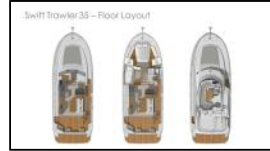

## Motoryacht Swift Trawler 35 Max

Yacht ID:	16320
Yacht type:	Motoryacht
Yacht:	<a href="#">Swift Trawler 35 Max</a>
Marina:	Kroatien / Marina Kornati, Biograd
Production year:	2019
Cabins:	2
Deposit:	3.000,00 €