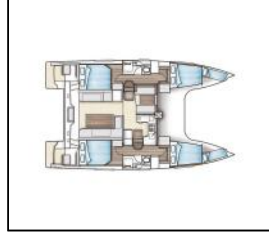

Katamaran Nautitech 40 open NEW Whale Symphony

| | |
|------------------|--|
| Yacht ID: | 16251 |
| Yacht type: | Katamaran |
| Yacht: | Nautitech 40 open NEW Whale Symphony |
| Marina: | Kroatien / Tribunj D-Marin |
| Production year: | 2018 |
| Cabins: | 4 + 2 |
| Deposit: | 2.000,00 € |