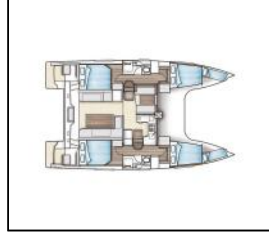

Katamaran Nautitech 40 open NEW Whale Symphony

Yacht ID:	16251
Yacht type:	Katamaran
Yacht:	Nautitech 40 open NEW Whale Symphony
Marina:	Kroatien / Tribunj D-Marin
Production year:	2018
Cabins:	4 + 2
Deposit:	2.000,00 €