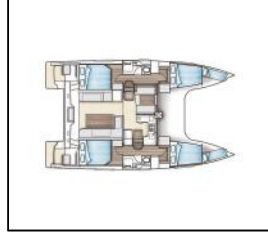

Katamaran Nautitech 40 open NEW Whale Symphony

Yacht ID:	16251
Yacht type:	Katamaran
Yacht:	Nautitech 40 open NEW Whale Symphony
Marina:	Kroatien / Tribunj D-Marin
Production year:	2018
Cabins:	4 + 2
Deposit:	2.000,00 €