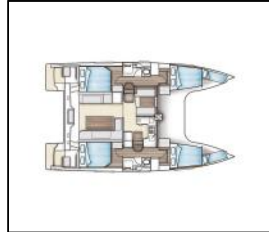

Katamaran Nautitech 40 open NEW Whale Symphony

Yacht ID:	16251
Yacht type:	Katamaran
Yacht:	Nautitech 40 open NEW Whale Symphony
Marina:	Kroatien / Tribunj D-Marin
Production year:	2018
Cabins:	4 + 2
Deposit:	2.000,00 €