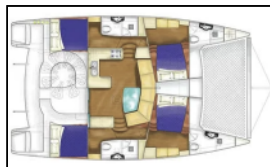

Katamaran Matrix Vision 450 Kirsty B

Yacht ID:	15211
Yacht type:	Katamaran
Yacht:	Matrix Vision 450 Kirsty B
Marina:	Thailand / Phuket, Yacht Haven Marina
Production year:	2014
Cabins:	4
Deposit:	5.000,00 €