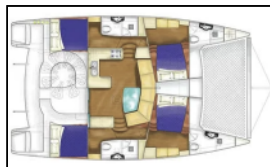

## Katamaran Matrix Vision 450 Kirsty B

Yacht ID:	15211
Yacht type:	Katamaran
Yacht:	<a href="#">Matrix Vision 450 Kirsty B</a>
Marina:	Thailand / Phuket, Yacht Haven Marina
Production year:	2014
Cabins:	4
Deposit:	5.000,00 €