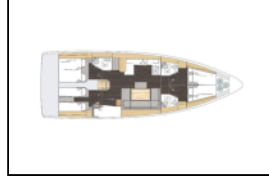

Segelyacht Bavaria C46 Lady Andaman

Yacht ID:	15203
Yacht type:	Segelyacht
Yacht:	Bavaria C46 Lady Andaman
Marina:	Thailand / Phuket, Yacht Haven Marina
Production year:	2024
Cabins:	5
Deposit:	5.000,00 €