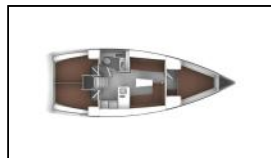

## Segelyacht Bavaria Cruiser 37 Roger Rabbit

Yacht ID:	15166
Yacht type:	Segelyacht
Yacht:	<a href="#">Bavaria Cruiser 37 Roger Rabbit</a>
Marina:	Türkei / Fethiye, Ece Saray Marina Resort
Production year:	2016
Cabins:	3
Deposit:	1.500,00 €