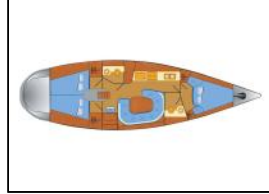

Segelyacht Vilm 41 cruiser Karoline

Yacht ID:	15019
Yacht type:	Segelyacht
Yacht:	Vilm 41 cruiser Karoline
Marina:	Deutschland / Barth, Yachtwerft Ramin
Production year:	2012
Cabins:	3
Deposit:	1.500,00 €