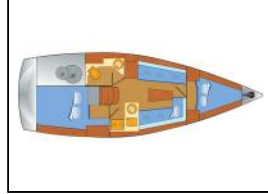

Segelyacht Bavaria Cruiser 33 Claysea

Yacht ID:	15015
Yacht type:	Segelyacht
Yacht:	Bavaria Cruiser 33 Claysea
Marina:	Deutschland / Barth, Yachtwerft Ramin
Production year:	2016
Cabins:	2
Deposit:	1.500,00 €