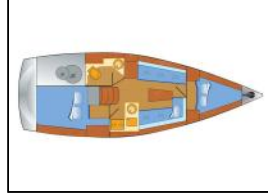

## Segelyacht Bavaria Cruiser 33 Claysea

Yacht ID:	15015
Yacht type:	Segelyacht
Yacht:	<a href="#">Bavaria Cruiser 33 Claysea</a>
Marina:	Deutschland / Heiligenhafen
Production year:	2016
Cabins:	2
Deposit:	1.500,00 €