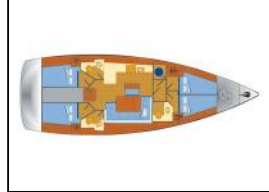

Segelyacht Bavaria Cruiser 46 Galaxy

Yacht ID:	15007
Yacht type:	Segelyacht
Yacht:	Bavaria Cruiser 46 Galaxy
Marina:	Deutschland / Marina Flensburg Sonwik
Production year:	2015
Cabins:	4
Deposit:	1.500,00 €