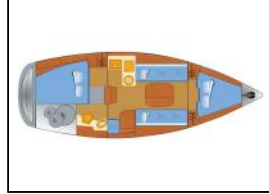

Segelyacht Bavaria 31 Cruiser Seepocke

Yacht ID:	15003
Yacht type:	Segelyacht
Yacht:	Bavaria 31 Cruiser Seepocke
Marina:	Deutschland / Marina Flensburg Sonwik
Production year:	2008
Cabins:	2
Deposit:	1.500,00 €