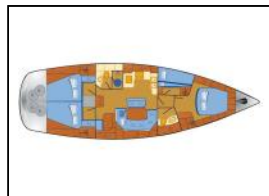

Segelyacht Bavaria 46 Cruiser Snoopy

Yacht ID:	14975
Yacht type:	Segelyacht
Yacht:	Bavaria 46 Cruiser Snoopy
Marina:	Deutschland / Marina Flensburg Sonwik
Production year:	2009
Cabins:	4
Deposit:	1.500,00 €