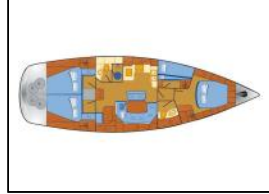

Segelyacht Bavaria 46 Cruiser Snoopy

Yacht ID:	14975
Yacht type:	Segelyacht
Yacht:	Bavaria 46 Cruiser Snoopy
Marina:	Deutschland / Marina Flensburg Sonwik
Production year:	2009
Cabins:	4
Deposit:	1.500,00 €