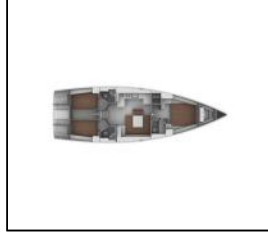

Segelyacht Bavaria Cruiser 45 Patroklos

Yacht ID:	14469
Yacht type:	Segelyacht
Yacht:	Bavaria Cruiser 45 Patroklos
Marina:	Griechenland / Lefkas main port
Production year:	2013
Cabins:	4
Deposit:	2.200,00 €