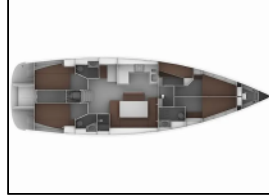

Segelyacht Bavaria Cruiser 50 Juniper

Yacht ID:	14246
Yacht type:	Segelyacht
Yacht:	Bavaria Cruiser 50 Juniper
Marina:	Griechenland / Lefkas main port
Production year:	2014
Cabins:	5
Deposit:	3.000,00 €