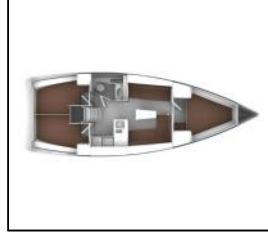

Bordküche: Dishes, Gas-Kocher, Gasflasche, Kühlschrank, Pantryausrüstung,

Deckausrüstung: Anker mit Kette, Außenborder, Auxiliary Anker (Reserve Anker), Badeleiter, Beiboot, Bimini Top, Bootshaken, Deckschrubber (deckbürste), Diesel filter, Elektrische Ankerwinde, Fender, Festmacher, Gangway, Impeller, Kanister für Kraftstoffe, Kunststoff-Eimer (Pütz), Oil filter, Rep. set f. Beiboot, Reserve Motoröl, Schwarzer Ball, Sprayhood, Winskurbeln,

Interieur: Barometer, Bilgepumpenhebel, Schiffsdokumente, Schiffsuhr,

Komfort: Bettwäsche, Decken, Handtücher, Polster,

Navigation: Autopilot, Compass, Echolot, Fernglas, GPS Kartenplotter, Handpeilkompass, Log/speed instrument, Radarreflektor, Seekarten, Teiler, Seekarten,

Sicherheitsausrüstung: Blitzboje, Erste-Hilfe-Kit (Bordapotheke), Fackel, Feuerlöscher, Flickzeug, Leuchtraketen, Nebelhorn, Notpinne, Paddel,

Schwimmwesten, Wantenschneider, Werkzeugset,

Unterhaltung: Radio CD-Spieler,

Yachtelektrik: elektrische Bilgenpumpe, Pumpe, Solar Panel,