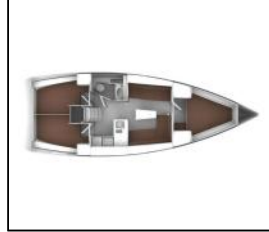

## Segelyacht Bavaria Cruiser 37 Mattina

Marina:

Production year:

Cabins:

Deposit:

14136

Segelyacht

[Bavaria Cruiser 37 Mattina](#)