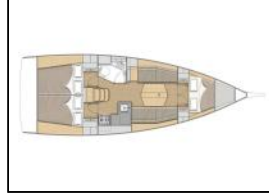

## Segelyacht Oceanis 34.1 Sailing Spirit

|                  |   |
|------------------|---|
| Yacht ID:        | 12812                                       |
| Yacht type:      | Segelyacht                                  |
| Yacht:           | <a href="#">Oceanis 34.1 Sailing Spirit</a> |
| Marina:          | Kroatien / ACI Marina Šimuni                |
| Production year: | 2023  |
| Cabins:          | 3   |
| Deposit:         | 1.800,00 €                                  |