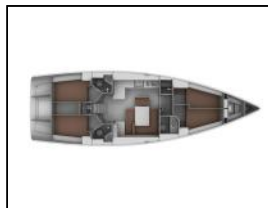

## Segelyacht Bavaria Cruiser 45 Alea

Yacht ID:	11833
Yacht type:	Segelyacht
Yacht:	<a href="#">Bavaria Cruiser 45 Alea</a>
Marina:	Kroatien / Marina Drage
Production year:	2011
Cabins:	4
Deposit:	1.000,00 €