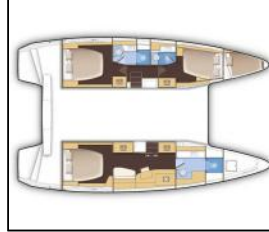

## Katamaran Lagoon 42 Benedetto

Yacht ID:	11831
Yacht type:	Katamaran
Yacht:	<a href="#">Lagoon 42 Benedetto</a>
Marina:	Bahamas / Marsh Harbour, Conch Inn Marina
Production year:	2020
Cabins:	3 + 1
Deposit:	0,00 €