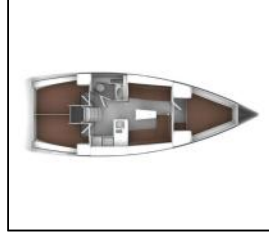

## Segelyacht Bavaria Cruiser 37 Into the Blue

Yacht ID:	11689
Yacht type:	Segelyacht
Yacht:	<a href="#">Bavaria Cruiser 37 Into the Blue</a>
Marina:	Kroatien / Marina Vrsar
Production year:	2014
Cabins:	3
Deposit:	1.000,00 €